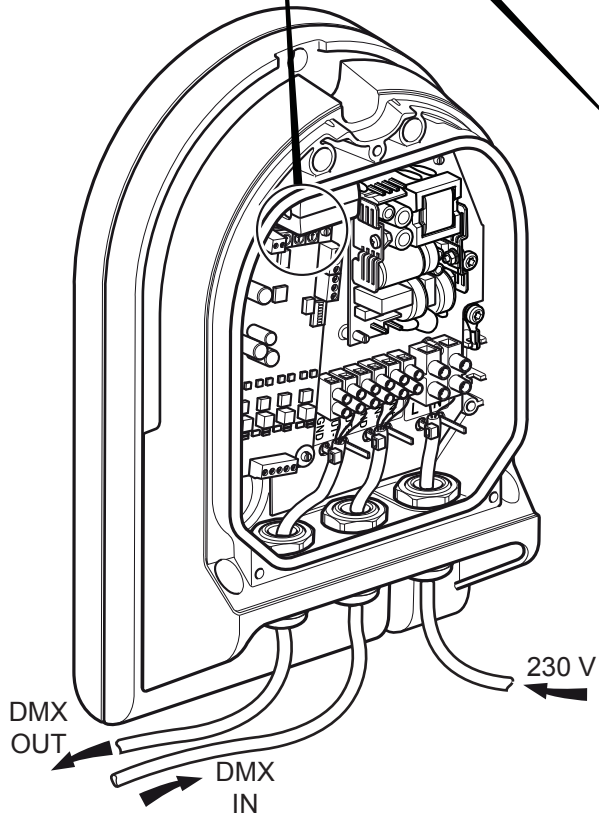

H07 RNF 2 x 1,5 mm²

Ø 8 → 13 maxi

4

5 Contrast 2 Led M DMX VERSION

6 Contrast 2 Led L DMX VERSION

Contrast 2 Led M DMX

Contrast 2 Led L DMX

Address	100	10	1
	1 2 3 4 0 ← 5 9 8 7 6	1 2 3 4 0 ← 5 9 8 7 6	1 2 3 4 0 ← 5 9 8 7 6
001	0 ←	0 ←	1 ↗

Address	100	10	1
	1 2 3 4 0 ← 5 9 8 7 6	1 2 3 4 0 ← 5 9 8 7 6	1 2 3 4 0 ← 5 9 8 7 6
059	0 ←	0 →	0 ↘
099	0 ←	0 ↘	0 ↘
126	0 ↘	0 ↘	0 ↘
154	0 ↘	0 →	0 ↘

Contrast 2 Led M

Code : 96261856
Code : 96261857
Code : 96261858