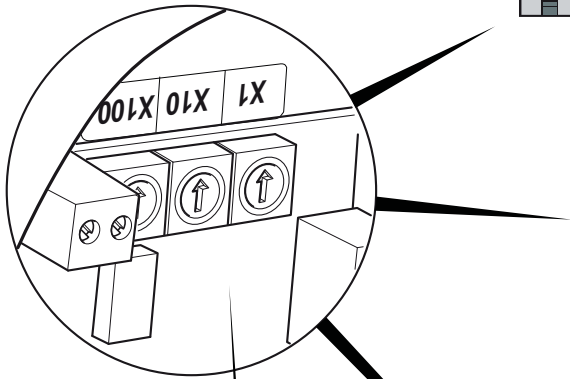

H07 RNF 2 x 1,5 mm²

Ø 8 → 13 maxi

4

5 Contrast 2 Led M DMX VERSION

6 Contrast 2 Led L DMX VERSION

Contrast 2 Led M DMX

Contrast 2 Led L DMX

Address	100	10	1
	1 2 3 4 0 ← 5 9 8 7 6	1 2 3 4 0 ← 5 9 8 7 6	1 2 3 4 0 ← 5 9 8 7 6
001	0 ←	0 ←	1 ↗