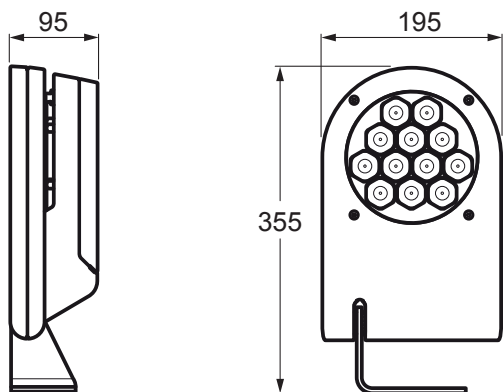

CONTRAST 2 LED M

CONTRAST 2 LED L

CLASS II

IP66

IK08

1

CONTRAST 2 LED M

	MONO	4,3 kg
	DMX	4,5 kg

CONTRAST 2 LED L

	MONO	7,5 kg
	DMX	7,3 kg

2

Contrast 2 Led M / L - MONO 110 - 240V

H07 RNF 2 x 1,5 mm²

Ø 8 → 13 maxi

3

Contrast 2 Led M / L - MONO 110 - 240V

H07 RNF 2 x 1,5 mm²

Ø 8 → 13 maxi

4

5 Contrast 2 Led M DMX VERSION

6 Contrast 2 Led L DMX VERSION

Contrast 2 Led M DMX

Contrast 2 Led L DMX

Address	100	10	1
	1 2 3 4 0 ← 5 9 8 7 6	1 2 3 4 0 ← 5 9 8 7 6	1 2 3 4 0 ← 5 9 8 7 6
001	0 ←	0 ←	1 ↗