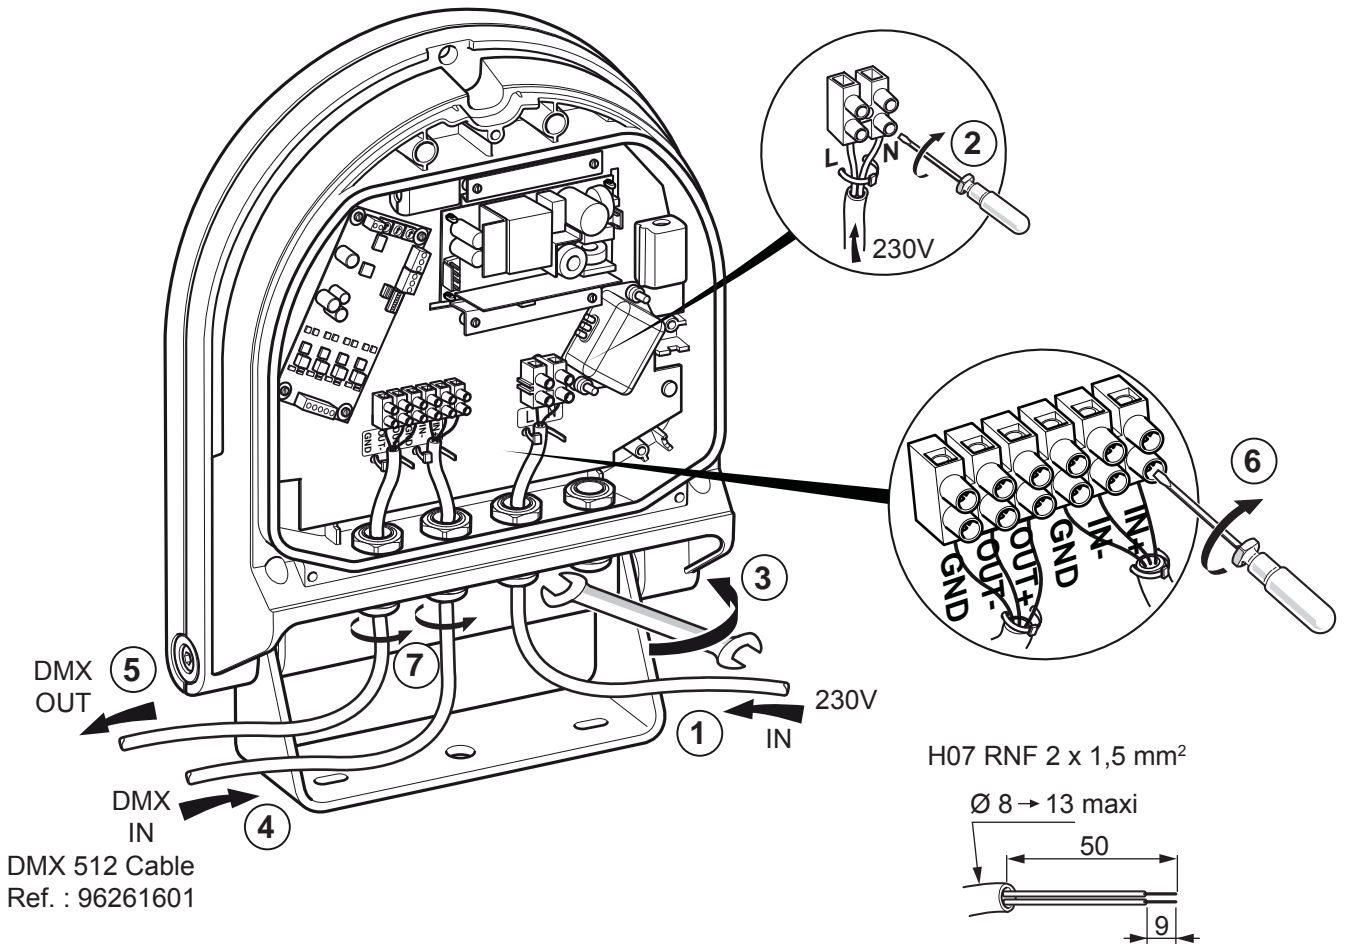

H07 RNF 2 x 1,5 mm²

Ø 8 → 13 maxi

4

5 Contrast 2 Led M DMX VERSION

6 Contrast 2 Led L DMX VERSION

Contrast 2 Led M DMX

Contrast 2 Led L DMX

Address	100	10	1
	1 2 3 4 0 ← 5 9 8 7 6	1 2 3 4 0 ← 5 9 8 7 6	1 2 3 4 0 ← 5 9 8 7 6
001	0 ←	0 ←	1 ↗