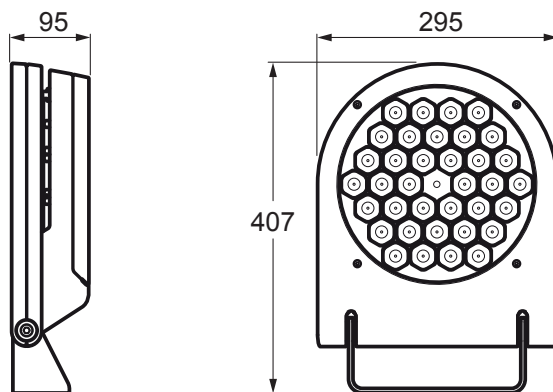

CONTRAST 2 LED M

CONTRAST 2 LED L

CLASS II

IP66

IK08

1

CONTRAST 2 LED M

	MONO	4,3 kg
	DMX	4,5 kg

CONTRAST 2 LED L

	MONO	7,5 kg
	DMX	7,3 kg

2

Contrast 2 Led M / L - MONO 110 - 240V

H07 RNF 2 x 1,5 mm²

Ø 8 → 13 maxi

3

Contrast 2 Led M / L - MONO 110 - 240V

H07 RNF 2 x 1,5 mm²

Ø 8 → 13 maxi

4

5 Contrast 2 Led M DMX VERSION

6 Contrast 2 Led L DMX VERSION

Contrast 2 Led M DMX

Contrast 2 Led L DMX

Address	100	10	1
	1 2 3 4 0 ← 5 9 8 7 6	1 2 3 4 0 ← 5 9 8 7 6	1 2 3 4 0 ← 5 9 8 7 6
001	0 ←	0 ←	1 ↗