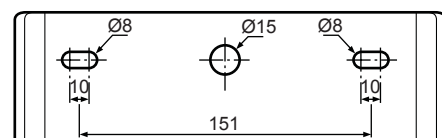

MONO	7,5 kg
	DMX	7,3 kg