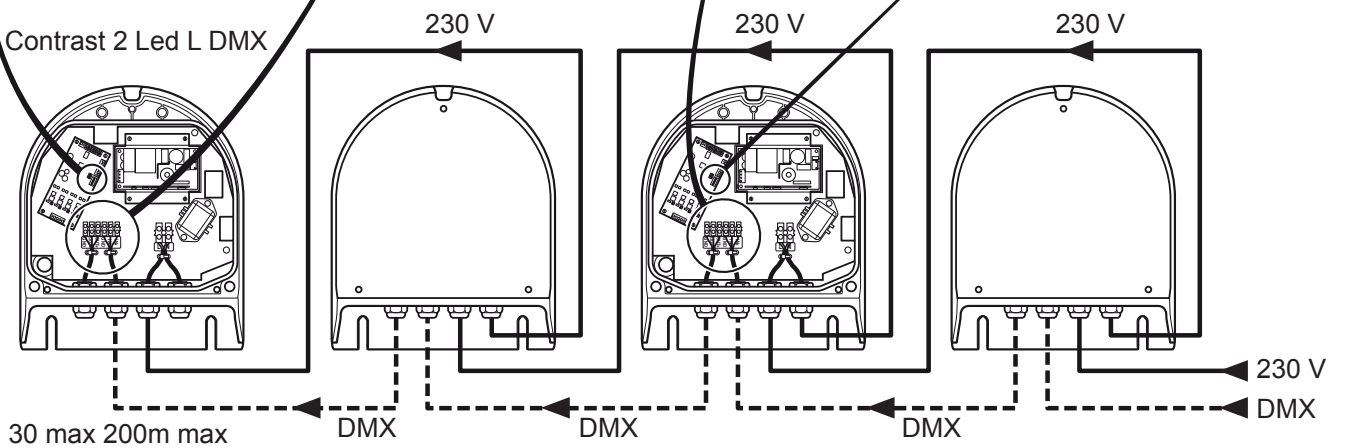

CONTRAST 2 LED L

	MONO	7,5 kg
	DMX	7,3 kg

2

Contrast 2 Led M / L - MONO 110 - 240V

H07 RNF 2 x 1,5 mm²

Ø 8 → 13 maxi

3

Contrast 2 Led M / L - MONO 110 - 240V

H07 RNF 2 x 1,5 mm²

Ø 8 → 13 maxi

4

5 Contrast 2 Led M DMX VERSION

6 Contrast 2 Led L DMX VERSION

Contrast 2 Led M DMX

Contrast 2 Led L DMX

Address	100	10	1
	1 2 3 4 0 ← 5 9 8 7 6	1 2 3 4 0 ← 5 9 8 7 6	1 2 3 4 0 ← 5 9 8 7 6
001	0 ←	0 ←	1 ↗