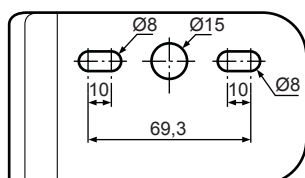

CONTRAST 2 LED M

CONTRAST 2 LED L

CLASS II

IP66

IK08

1

CONTRAST 2 LED M

	MONO	4,3 kg
	DMX	4,5 kg

CONTRAST 2 LED L

	MONO	7,5 kg
	DMX	7,3 kg

2

Contrast 2 Led M / L - MONO 110 - 240V

H07 RNF 2 x 1,5 mm²

Ø 8 → 13 maxi

3

Contrast 2 Led M / L - MONO 110 - 240V

H07 RNF 2 x 1,5 mm²

Ø 8 → 13 maxi

4

5 Contrast 2 Led M DMX VERSION

6 Contrast 2 Led L DMX VERSION

Contrast 2 Led M DMX

Contrast 2 Led L DMX

Address	100	10	1
	1 2 3 4 0 ← 5 9 8 7 6	1 2 3 4 0 ← 5 9 8 7 6	1 2 3 4 0 ← 5 9 8 7 6
001	0 ←	0 ←	1 ↗