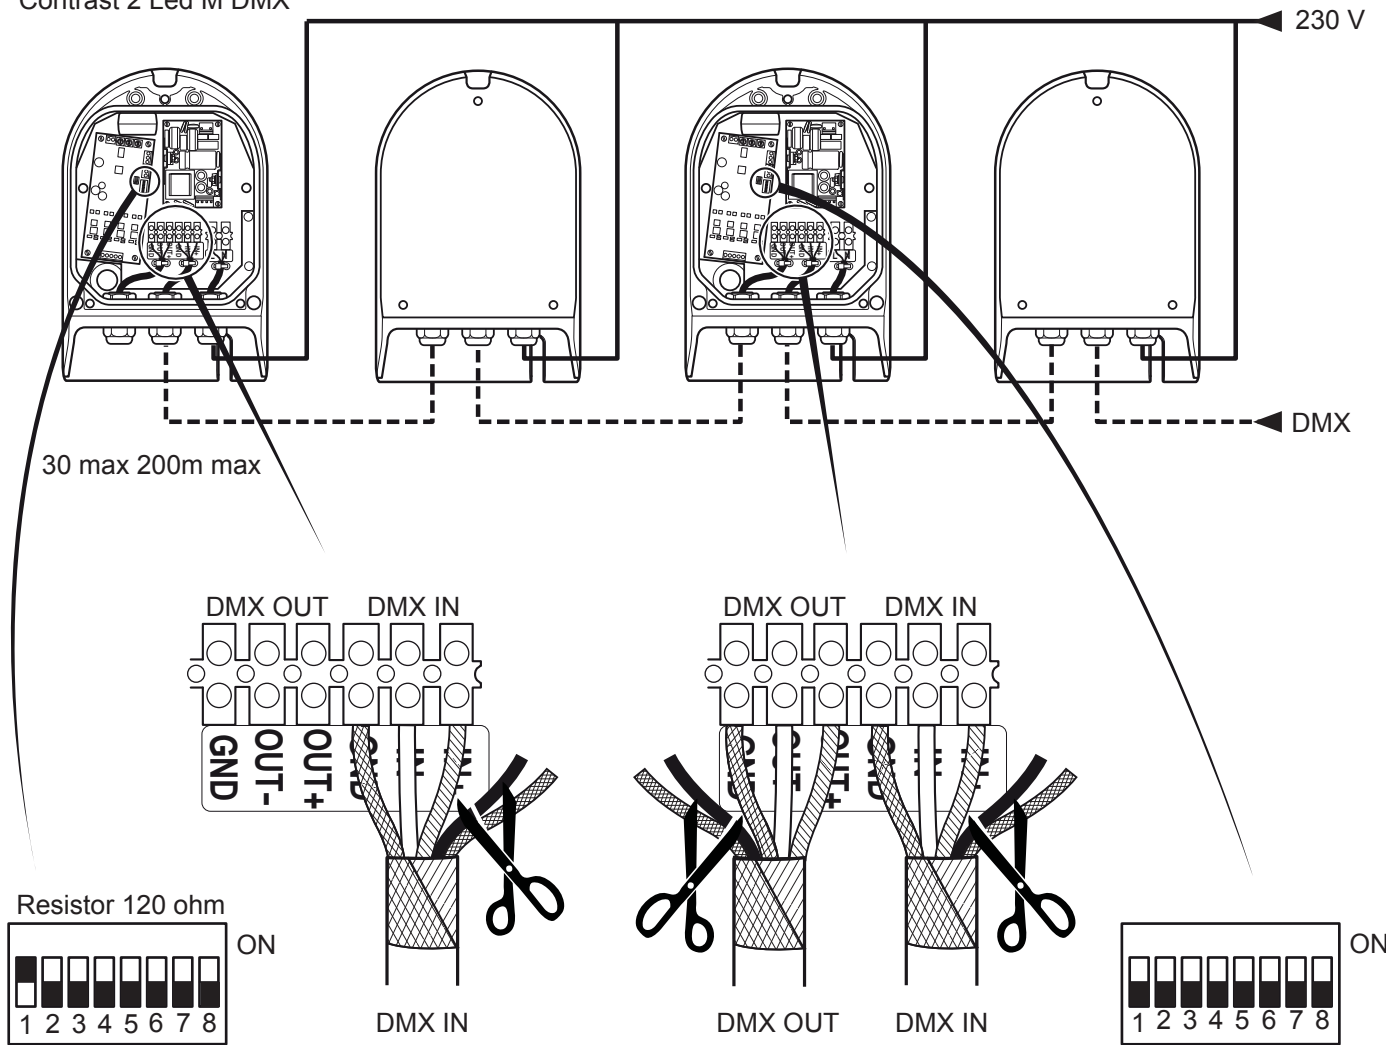

H07 RNF 2 x 1,5 mm²

Ø 8 → 13 maxi

4

5 Contrast 2 Led M DMX VERSION

6 Contrast 2 Led L DMX VERSION

Contrast 2 Led M DMX

Contrast 2 Led L DMX

Address	100	10	1
	1 2 3 4 0 ← 5 9 8 7 6	1 2 3 4 0 ← 5 9 8 7 6	1 2 3 4 0 ← 5 9 8 7 6
001	0 ←	0 ←	1 ↗