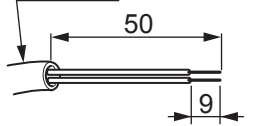

H07 RNF 2 x 1,5 mm²

Ø 8 → 13 maxi

4

5 Contrast 2 Led M DMX VERSION

6 Contrast 2 Led L DMX VERSION

Contrast 2 Led M DMX

Contrast 2 Led L DMX

Address	100	10	1
	1 2 3 4 0 ← 5 9 8 7 6	1 2 3 4 0 ← 5 9 8 7 6	1 2 3 4 0 ← 5 9 8 7 6
001	0 ←	0 ←	1 ↗