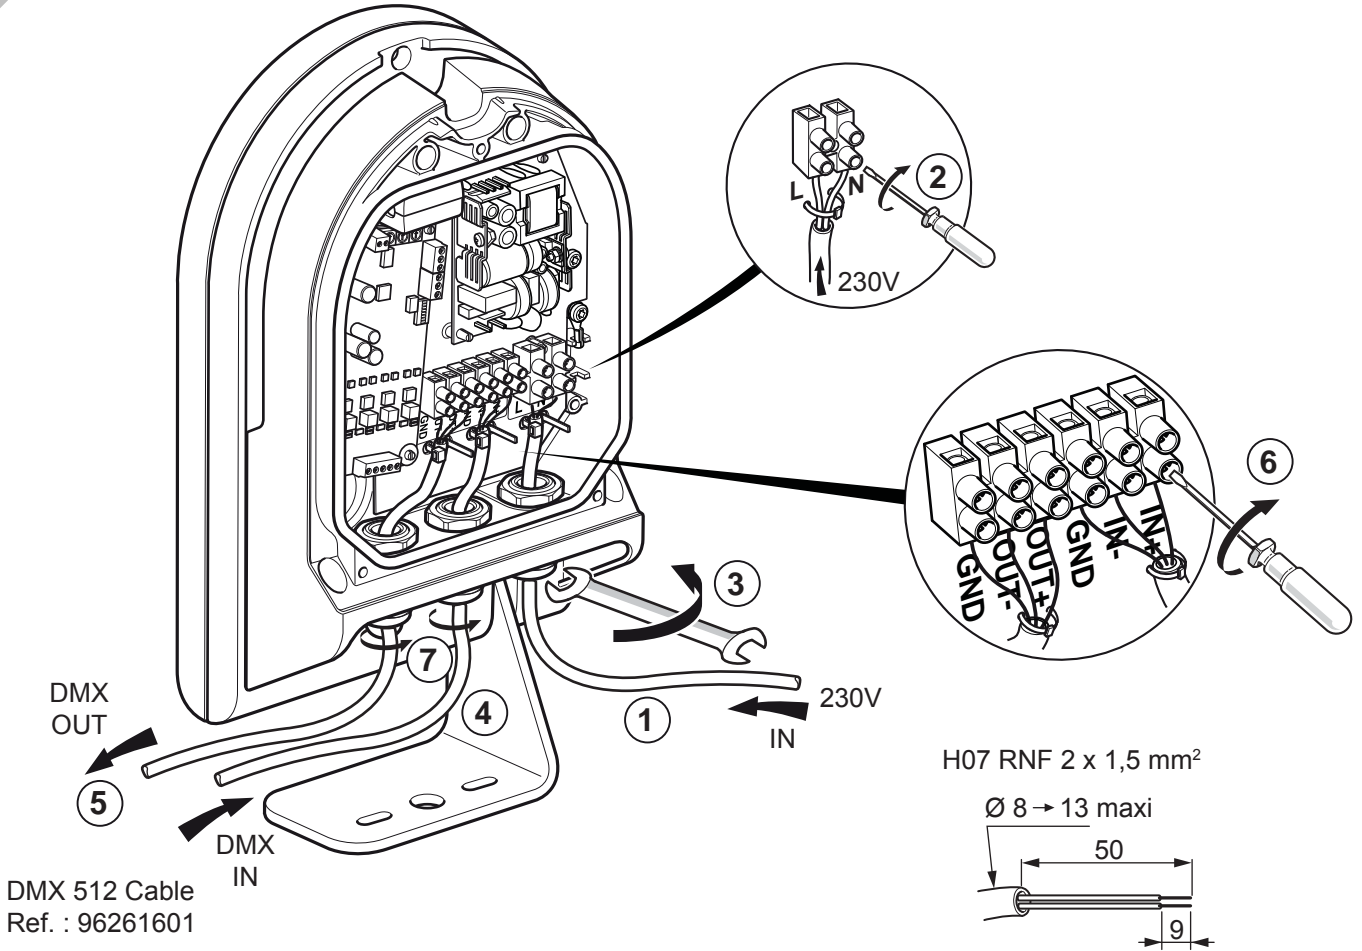

H07 RNF 2 x 1,5 mm²

Ø 8 → 13 maxi

4

5 Contrast 2 Led M DMX VERSION

6 Contrast 2 Led L DMX VERSION

Contrast 2 Led M DMX

Contrast 2 Led L DMX

Address	100	10	1
	1 2 3 4 0 ← 5 9 8 7 6	1 2 3 4 0 ← 5 9 8 7 6	1 2 3 4 0 ← 5 9 8 7 6
001	0 ←	0 ←	1 ↗